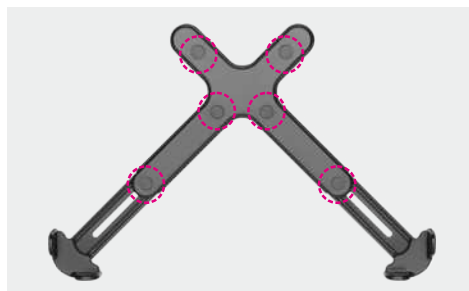

SH LP5

Adjustable Laptop Holder

For VESA-Compatible Monitor Arms

Raise Your Laptop
to Eye Level
Optimize Desk Space

Screen Size
11" - 17"

Weight Capacity
4kg/8.8lbs

Adjustable Width
fits most laptops.

Non-Slip Silicone Pads
protect and help hold the laptop securely.

Modular Design
ensures easy installation.