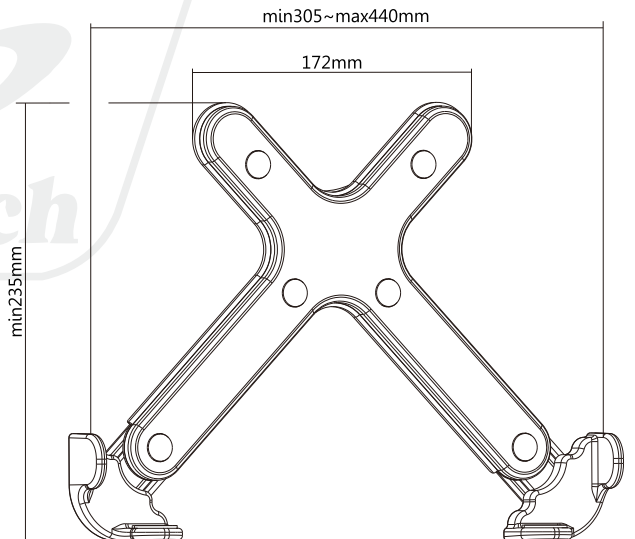

SH LP5

Adjustable Laptop Holder

For VESA-Compatible Monitor Arms

Raise Your Laptop
to Eye Level
Optimize Desk Space

Screen Size
11" - 17"

Weight Capacity
4kg/8.8lbs

Adjustable Width
fits most laptops.

Non-Slip Silicone Pads
protect and help hold the laptop securely.

Modular Design
ensures easy installation.