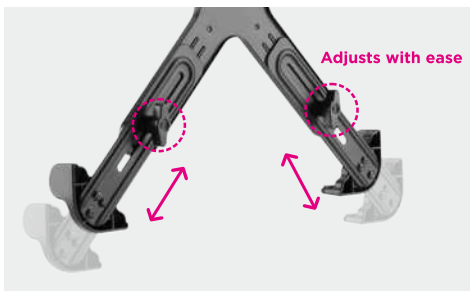

SH LP5

Adjustable Laptop Holder

For VESA-Compatible Monitor Arms

Raise Your Laptop
to Eye Level
Optimize Desk Space

Screen Size
11" - 17"

Weight Capacity
4kg/8.8lbs

Adjustable Width
fits most laptops.

Non-Slip Silicone Pads
protect and help hold the laptop securely.

Modular Design
ensures easy installation.